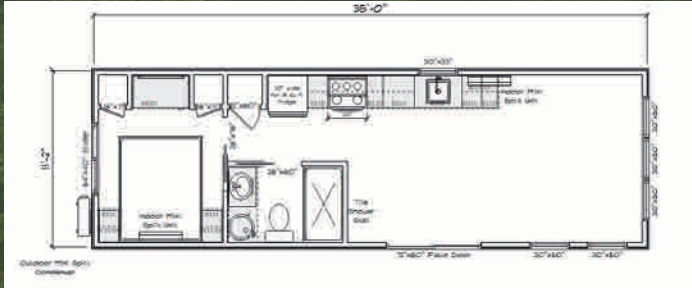

THE PRESTIGE

12' x 33' 396 Sq. Ft. Box w/ 8' Covered Porch

Introducing the Prestige, shown with an 8' solid cedar timber frame covered porch. Perfect for a private couples getaway.

THE ALLURE

12' x 35' 399 Sq. Ft. Single Loft

Featuring a versatile loft, cozy living spaces, and a stylish design, the Allure is ideal for small families seeking a comfortable vacation retreat.

THE STERLING

12' x 35' 399 Sq. Ft. Non-Loft

The Sterling combines a cozy queen bedroom with a spacious living and dining area, offering a blend of comfort and ample space for a relaxing stay.

THE OVATION

12' x 35' 399 Sq. Ft. Non-Loft King Bedroom

THE PERENNIAL

12' x 35' 399 Sq. Ft. Non-Loft Two Bedroom

DEALER INFORMATION

Pine Haven Cottages

901 Peters Rd

New Holland PA 17557