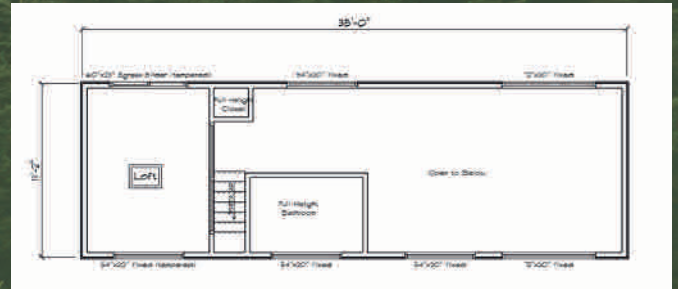

THE PRESTIGE

12' x 33' 396 Sq. Ft. Box w/ 8' Covered Porch

Introducing the Prestige, shown with an 8' solid cedar timber frame covered porch. Perfect for a private couples getaway.

THE ALLURE

12' x 35' 399 Sq. Ft. Single Loft

Featuring a versatile loft, cozy living spaces, and a stylish design, the Allure is ideal for small families seeking a comfortable vacation retreat.

THE STERLING

12' x 35' 399 Sq. Ft. Non-Loft

The Sterling combines a cozy queen bedroom with a spacious living and dining area, offering a blend of comfort and ample space for a relaxing stay.

THE OVATION

12' x 35' 399 Sq. Ft. Non-Loft King Bedroom

THE PERENNIAL

12' x 35' 399 Sq. Ft. Non-Loft Two Bedroom

DEALER INFORMATION

Pine Haven Cottages

901 Peters Rd

New Holland PA 17557