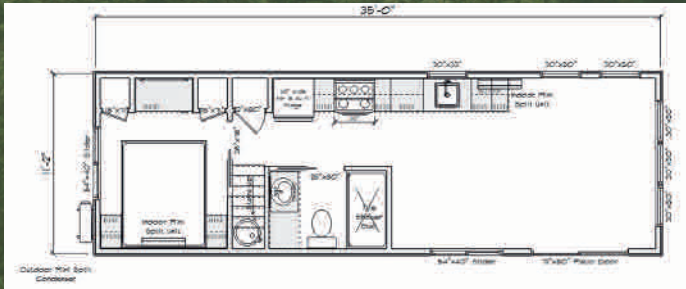

THE PRESTIGE

12' x 33' 396 Sq. Ft. Box w/ 8' Covered Porch

Introducing the Prestige, shown with an 8' solid cedar timber frame covered porch. Perfect for a private couples getaway.

THE ALLURE

12' x 35' 399 Sq. Ft. Single Loft

Featuring a versatile loft, cozy living spaces, and a stylish design, the Allure is ideal for small families seeking a comfortable vacation retreat.

THE STERLING

12' x 35' 399 Sq. Ft. Non-Loft

The Sterling combines a cozy queen bedroom with a spacious living and dining area, offering a blend of comfort and ample space for a relaxing stay.

THE OVATION

12' x 35' 399 Sq. Ft. Non-Loft King Bedroom

THE PERENNIAL

12' x 35' 399 Sq. Ft. Non-Loft Two Bedroom

DEALER INFORMATION

Pine Haven Cottages

901 Peters Rd

New Holland PA 17557