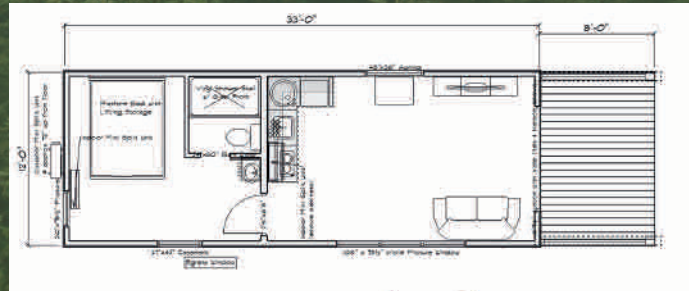

THE PRESTIGE

12' x 33' 396 Sq. Ft. Box w/ 8' Covered Porch

Introducing the Prestige, shown with an 8' solid cedar timber frame covered porch. Perfect for a private couples getaway.

THE ALLURE

12' x 35' 399 Sq. Ft. Single Loft

Featuring a versatile loft, cozy living spaces, and a stylish design, the Allure is ideal for small families seeking a comfortable vacation retreat.

THE STERLING

12' x 35' 399 Sq. Ft. Non-Loft

The Sterling combines a cozy queen bedroom with a spacious living and dining area, offering a blend of comfort and ample space for a relaxing stay.

THE OVATION

12' x 35' 399 Sq. Ft. Non-Loft King Bedroom

THE PERENNIAL

12' x 35' 399 Sq. Ft. Non-Loft Two Bedroom

DEALER INFORMATION

Pine Haven Cottages

901 Peters Rd

New Holland PA 17557