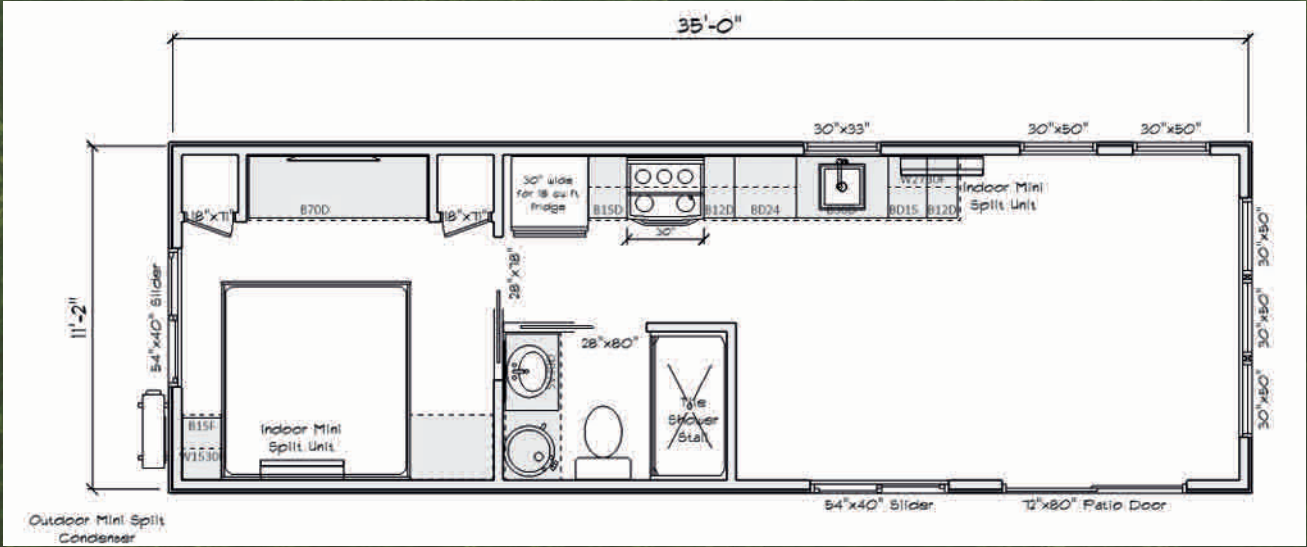

THE PRESTIGE

12' x 33' 396 Sq. Ft. Box w/ 8' Covered Porch

Introducing the Prestige, shown with an 8' solid cedar timber frame covered porch. Perfect for a private couples getaway.

THE ALLURE

12' x 35' 399 Sq. Ft. Single Loft

Featuring a versatile loft, cozy living spaces, and a stylish design, the Allure is ideal for small families seeking a comfortable vacation retreat.

THE STERLING

12' x 35' 399 Sq. Ft. Non-Loft

The Sterling combines a cozy queen bedroom with a spacious living and dining area, offering a blend of comfort and ample space for a relaxing stay.

THE OVATION

12' x 35' 399 Sq. Ft. Non-Loft King Bedroom

THE PERENNIAL

12' x 35' 399 Sq. Ft. Non-Loft Two Bedroom

DEALER INFORMATION

Pine Haven Cottages

901 Peters Rd

New Holland PA 17557