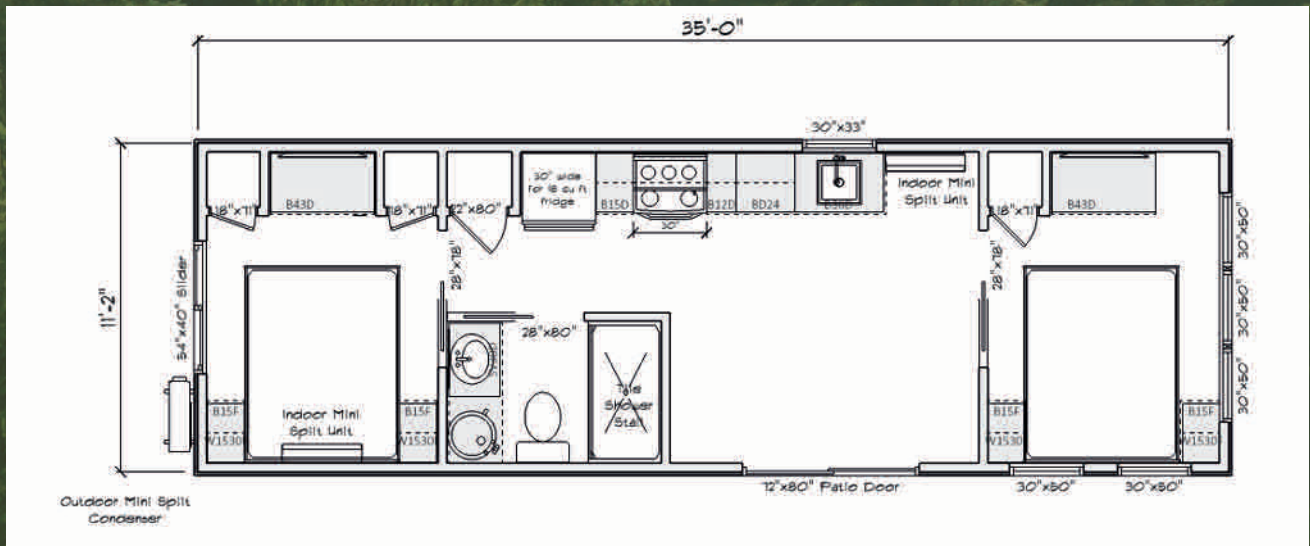

THE PRESTIGE

12' x 33' 396 Sq. Ft. Box w/ 8' Covered Porch

Introducing the Prestige, shown with an 8' solid cedar timber frame covered porch. Perfect for a private couples getaway.

THE ALLURE

12' x 35' 399 Sq. Ft. Single Loft

Featuring a versatile loft, cozy living spaces, and a stylish design, the Allure is ideal for small families seeking a comfortable vacation retreat.

THE STERLING

12' x 35' 399 Sq. Ft. Non-Loft

The Sterling combines a cozy queen bedroom with a spacious living and dining area, offering a blend of comfort and ample space for a relaxing stay.

THE OVATION

12' x 35' 399 Sq. Ft. Non-Loft King Bedroom

THE PERENNIAL

12' x 35' 399 Sq. Ft. Non-Loft Two Bedroom

DEALER INFORMATION

Pine Haven Cottages

901 Peters Rd

New Holland PA 17557